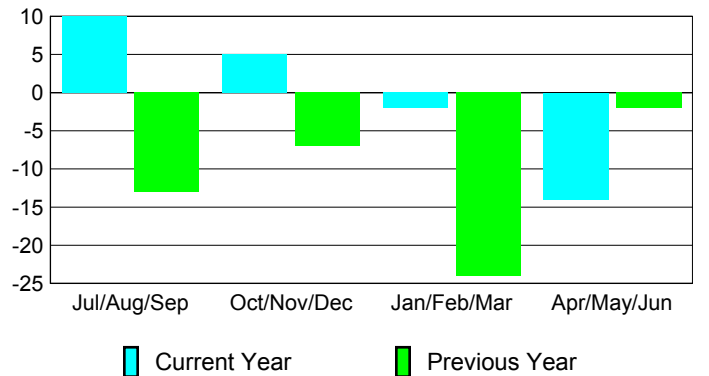

Membership Results
2009-2010

Membership
2008-2009

Month	Net Memb Goal	Actual New Memb	Actual Dropped Memb	Gain/Loss of Memb	Gain/Loss of Memb
Jul/Aug/Sep	28	30	-20	10	-13
Oct/Nov/Dec	50	25	-20	5	-7
Jan/Feb/Mar	70	16	-18	-2	-24
Apr/May/June	16	24	-38	-14	-2
Totals	164	95	-96	-1	-46

Membership Results 2009-2010

Goal, New, Dropped, Gain/Loss

Comparison of Membership Gain/Loss

Current Year Compared to the Previous Year

Gender Comparison 2009-2010

Jul/Aug/Sep

Oct/Nov/Dec

Jan/Feb/Mar