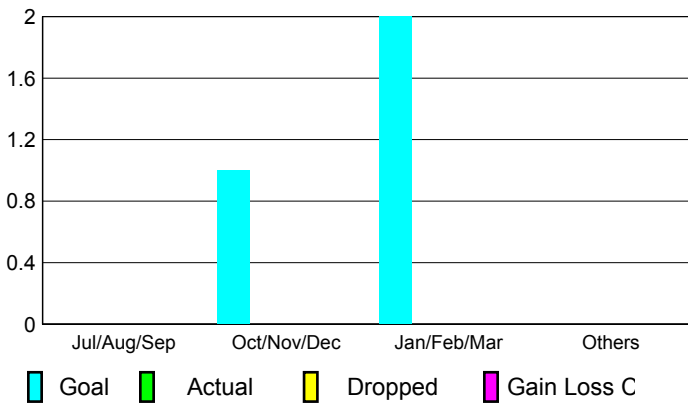

2009-2010 GMT Quarterly Report for District (or Undistricted) **District 8 I**

GMT: **Shah JOHN 'JACK' R FERGUS**

Location: **LOUISIANA**

GMT CA: **1**

CLUBS

Club Results
2009-2010

Clubs
2008-2009

Month	New Club Goal	Actual New Clubs	Actual Dropped Clubs	Gain/Loss of Clubs	Gain/Loss of Clubs
Jul/Aug/Sep	0	0	0	0	0
Oct/Nov/Dec	1	0	0	0	0
Jan/Feb/Mar	2	0	0	0	0
Apr/May/June	0	0	0	0	0
Totals	3	0	0	0	0

Club Results 2009-2010

Goal, New, Dropped, Gain/Loss

Comparison of Club Gain/Loss

Current Year Compared to the Previous Year

YTD Status Quo Clubs 2009-2010

Status Quo Clubs Compared to Status Quo Members

MEMBERSHIP