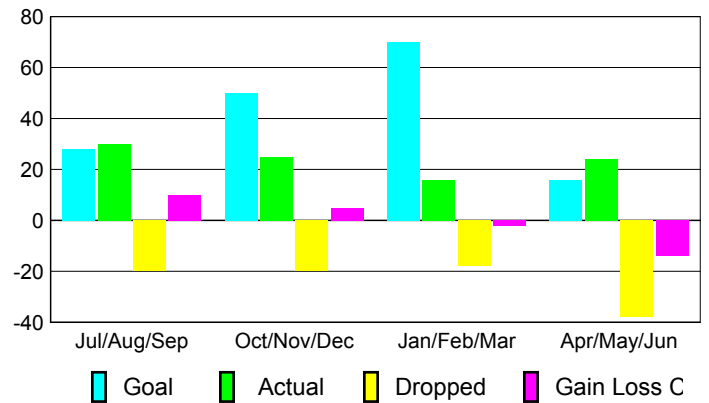

Membership Results 2009-2010

Goal, New, Dropped, Gain/Loss

Comparison of Membership Gain/Loss

Current Year Compared to the Previous Year